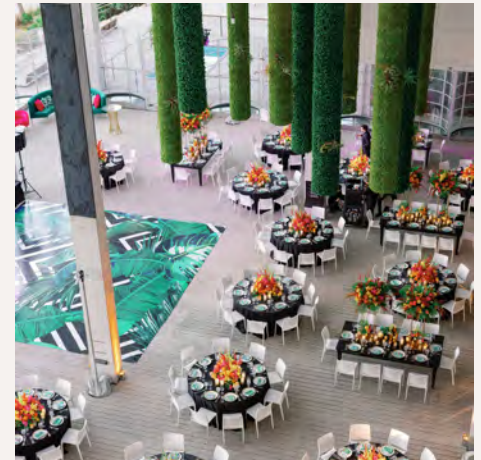

CONSTELLATION