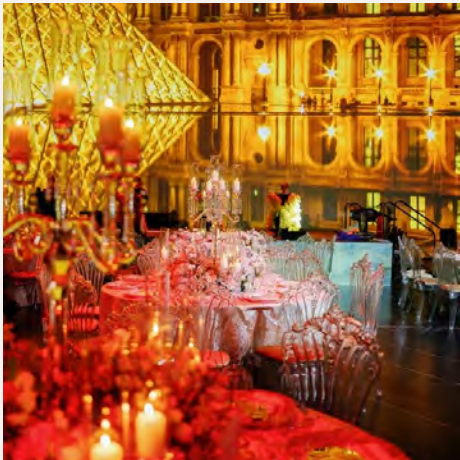

ELEVATED EXPERIENCES

Adrienne Arsht Center
for the Performing Arts
of Miami-Dade County

1300 Biscayne Blvd.
Miami, FL 33132
arshtcenter.org
Arsht@Constellationculinary.com